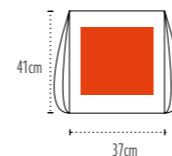

Zone de marquage / **Print area : 26x24cm**

Colisage / Packing : 50 200 | Poids carton / Carton weight : **9kg** | Taille carton / Carton size : **44x40x35cm**