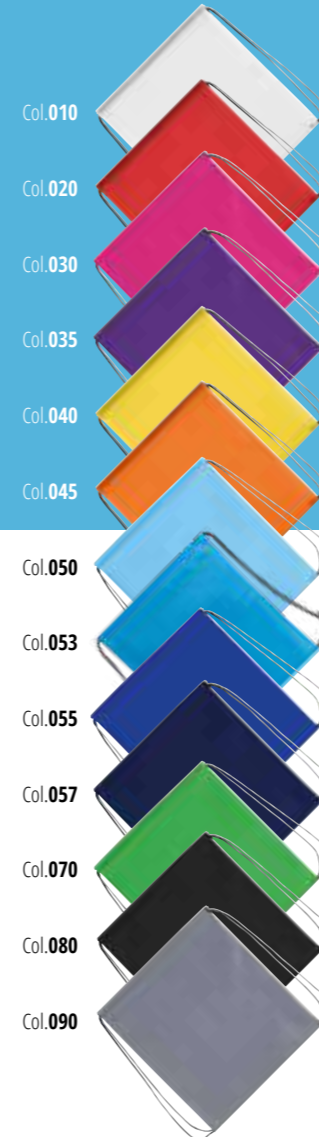

NON TISSÉ / NON WOVEN

10L

Sac shopping à soufflet large 80grs

80gsm Shopping bag with large gusset

Qualité / Fabric : **100% polypropylène**
 Dimensions / Size : **34x30x20cm**
 Anses / Handles : **non tissé 80grs / non woven 80gsm**
 Dimensions anses / Handles size : **63x2,5cm**