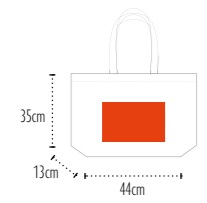

Zone de marquage / **Print area : 28x20cm**
Colisage / Packing : 25 50 | Poids carton / Carton weight : 13kg | Taille carton / Carton size : 60x40x38cm

UB Roma

JUTE

TENDANCE FASHION

POCHETTE INCLUDE POUCH INCLUDED