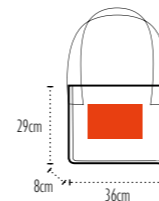

NEW

Besace rabat, compartiment et étui stylos 130grs

130gsm Flap shoulder bag with compartment and pencil case

Qualité / Fabric: **100% polypropylene**
 Dimensions / Size: **36x29x8cm**
 Anses / Handles: **non tissé 130grs / non woven 130gsm**
 Dimensions anses / Handles size: **130x5cm**